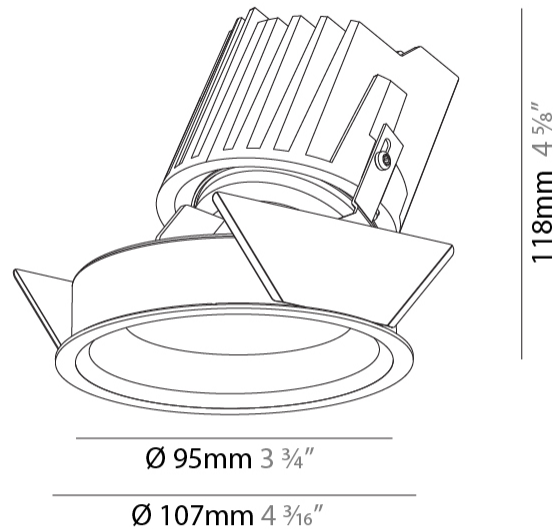

GENERAL

Series: Bioniq
Subseries: Bioniq Round Wallwash
Brand: Prolicht
Division: Architectural
Mounting Type: Recessed
Mounting Location: Ceiling
Subcategory: Downlight

PHYSICAL

Shape: Round
Diameter (mm): 107
Diameter (in): 4 3/16
Height (mm): 118
Height (in): 4 5/8
Ceiling Thickness (mm): 10 / 12.5 / 15
Ceiling Thickness (in): 3/8 or 1/2 or 9/16
Min. Recessing Depth (mm): 140
Min. Recessing Depth (in): 5 1/2
Light Distribution: Adjustable / Asymmetric
Weight (kg): 0.456
Weight (lbs): 1
Fixture Finish: SSR / BKV / CWI / CRY / HAB / UFT / ITA / RUA / FTG / MYG / LOD / PUS / FRO / FUP / KIA / POP / BLS / SPG / MEY / GOH / GUM / CHC / COM / ABZ / JAG / OBR / MOS / ROR
Fixture Material: Aluminum Die Cast
Cut-out Measurements: 98mm / 3 7/8"

ELECTRICAL

Lamp Type: LED (Zhaga Standard)
Total Output Wattage (W): 15
Dimming: Dali Dimming
Driver Included: No
Driver Location: Recessed Housing
Driver Type: Constant Current - 120Vac
Housing: See components
Input Voltage (V): 120
Constant Current (MA): 350

LED

Number of LEDs: 1
Color Temperature (°K): Warm Dim
Max. Delivered Lumen (lm): 850
Nominal Lumen (lm): 1140
CRI: >90 CRI
Lamp Life (hrs): 50000

OPTICAL

Reflector: 20 / 40 / 60
Adjustability: Fixed

RATINGS AND CERTIFICATIONS

Certified By: Certified for North American Standards
IP rating: IP20