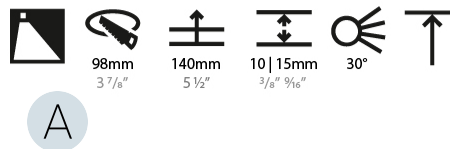

GENERAL

Series: Bioniq
Subseries: Bioniq Round Wallwash
Brand: Prolicht
Division: Architectural
Mounting Type: Recessed
Mounting Location: Ceiling
Subcategory: Downlight

PHYSICAL

Shape: Round
Diameter (mm): 107
Diameter (in): 4 3/16
Height (mm): 118
Height (in): 4 5/8
Ceiling Thickness (mm): 10 / 12.5 / 15
Ceiling Thickness (in): 3/8 or 1/2 or 9/16
Min. Recessing Depth (mm): 140
Min. Recessing Depth (in): 5 1/2
Light Distribution: Adjustable / Asymmetric
Weight (kg): 0.456
Weight (lbs): 1
Fixture Finish: SSR / BKV / CWI / CRY / HAB / UFT / ITA / RUA / FTG / MYG / LOD / PUS / FRO / FUP / KIA / POP / BLS / SPG / MEY / GOH / GUM / CHC / COM / ABZ / JAG / OBR / MOS / ROR
Fixture Material: Aluminum Die Cast
Cut-out Measurements: 98mm / 3 7/8"

ELECTRICAL

Lamp Type: LED (Zhaga Standard)
Total Output Wattage (W): 15
Dimming: Dali Dimming
Driver Included: No
Driver Location: Recessed Housing
Driver Type: Constant Current - 120Vac
Housing: See components
Input Voltage (V): 120
Constant Current (MA): 350

LED

Number of LEDs: 1
Color Temperature (°K): Warm Dim
Max. Delivered Lumen (lm): 850
Nominal Lumen (lm): 1140
CRI: >90 CRI
Lamp Life (hrs): 50000

OPTICAL

Reflector: 20 / 40 / 60
Adjustability: Fixed

RATINGS AND CERTIFICATIONS

Certified By: Certified for North American Standards
IP rating: IP20